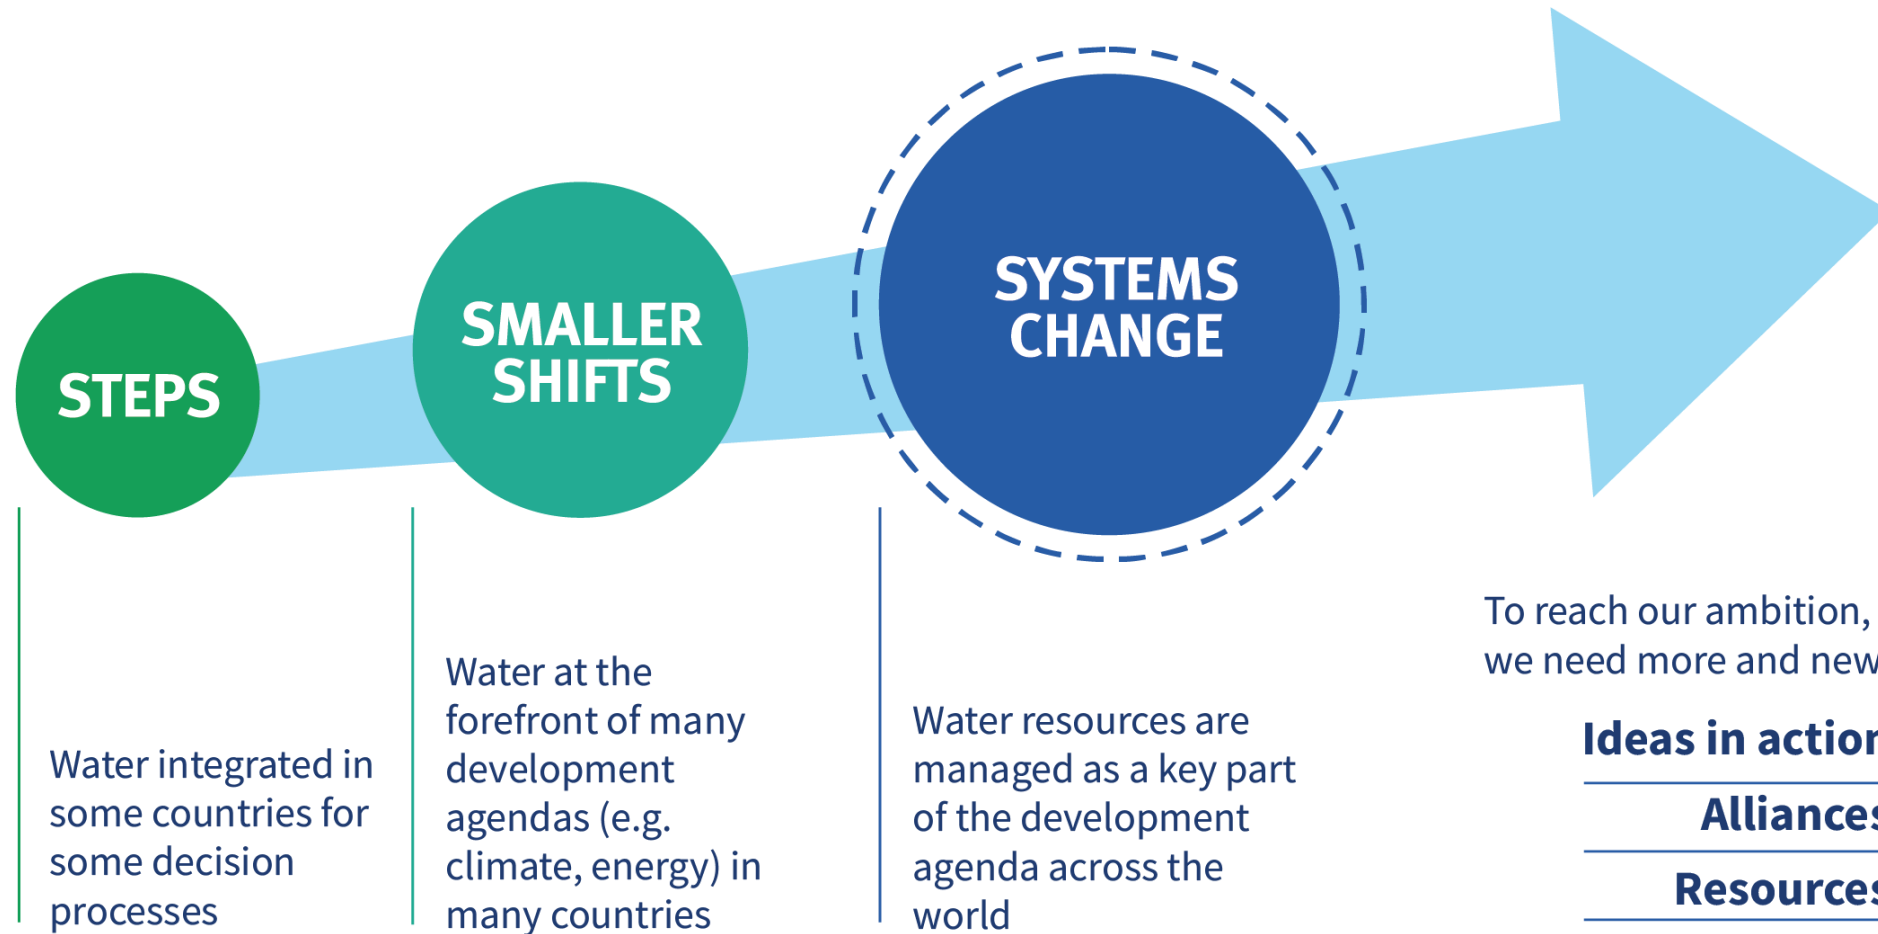

Our ambition