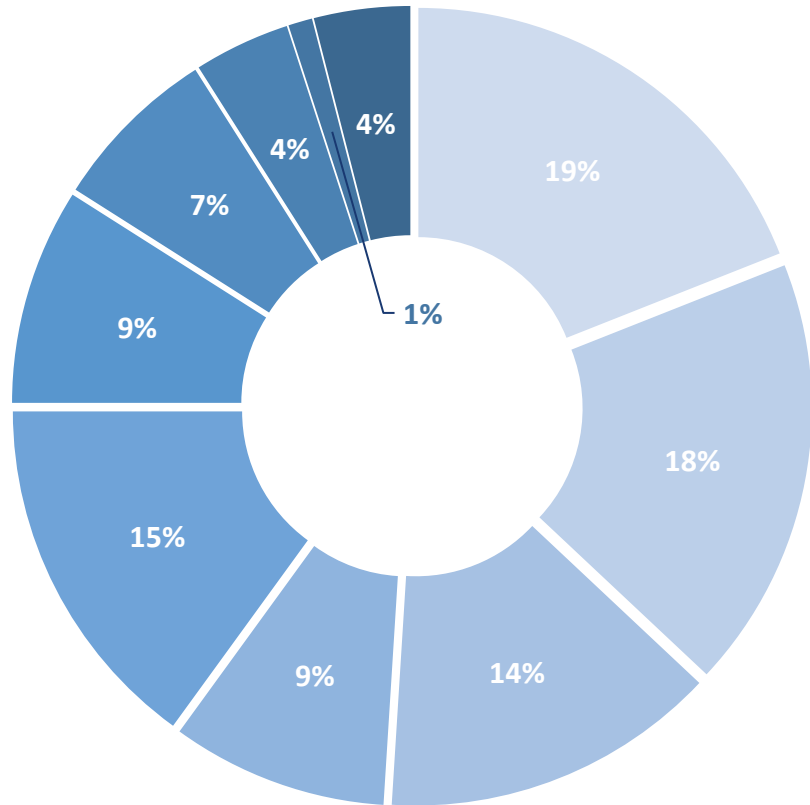

A Network of Partners

- Thematic/sector NGOs – 19%
- Government – 14%
- Private sector – 15%
- Research institutions – 7%
- International organisations – 1%
- Civil society NGOs – 18%
- Public agency, commission, regulatory bodies – 9%
- Education institutions – 9%
- Professional associations – 4%
- Other – 4%

- **Advocating, facilitating, and supporting change** processes for sustainable water management.
- **A neutral platform for multi-stakeholder dialogue** at global, national, and local levels that connects water resources planning and operations.
- **Contributing technical knowledge and building capacity** for improving water management.