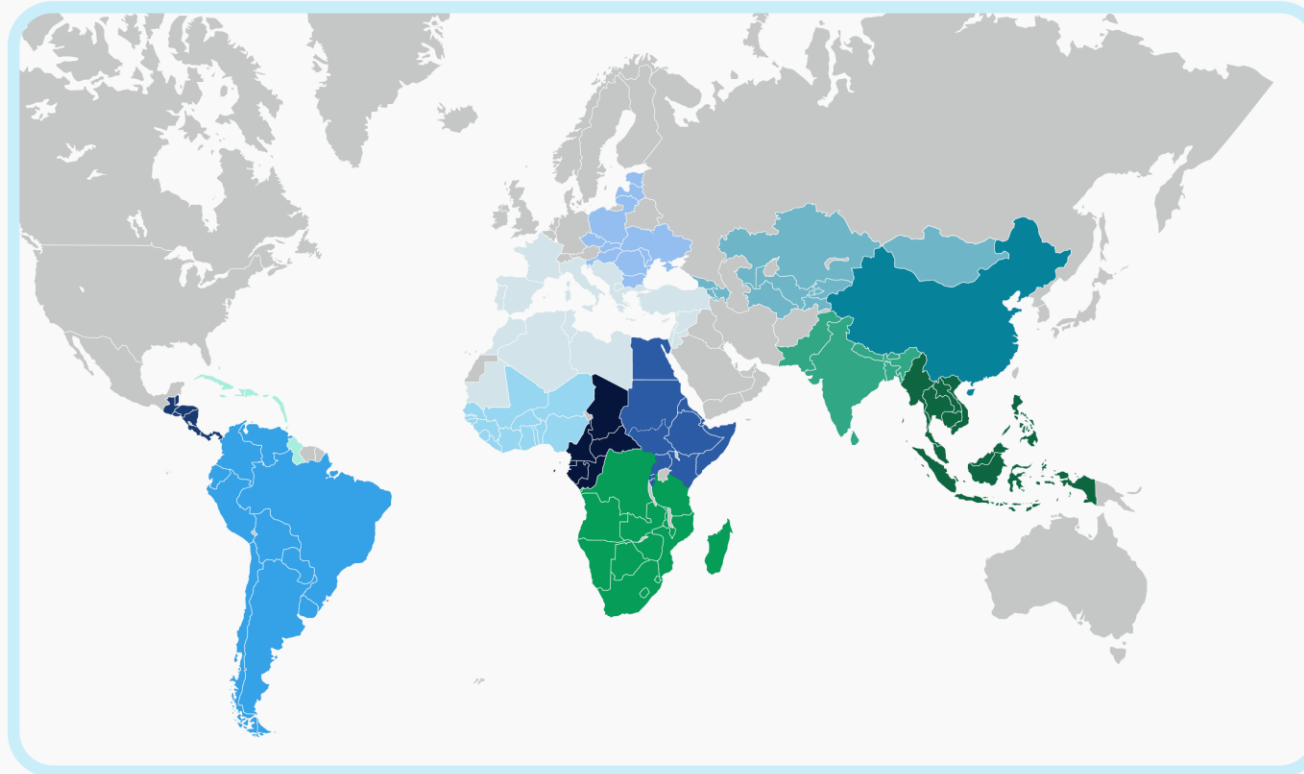

We put water at the center of development

We are the Global Water Partnership

An international organization dedicated to strengthening water management, governance and water security worldwide.

- **3,000+ partner organizations in over 180 countries**
- **77 accredited Country Water Partnerships**
- **13 Regional Water Partnerships**

Our unique value proposition

GWP REGION	NO. OF PARTNERS (2022)
Caribbean	144
Caucasus and Central Asia	143
Central Africa	193
Central America	203
Central and Eastern Europe	194
China	98
Eastern Africa	318
Mediterranean	108
South America	390
South Asia	436
South East Asia	282
Southern Africa	401
West Africa	256
Global	337
Total	3,503

The presentation of material on this map does not imply the expression of any opinion whatsoever on the part of GWP concerning the legal status of any country, territory or area or of its authorities, or concerning the delimitation of its frontiers or boundaries.

OUR REACH

We comprise 3,000+ partner organisations in over 180 countries, influencing change from local to global levels.

OUR NETWORK

65+ Country Water Partnerships and 13 Regional Water Partnerships convene and broker coordinated action of government and non-governmental actors.